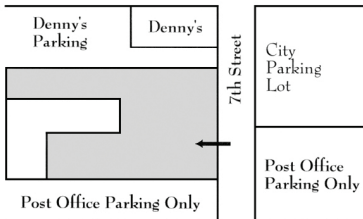

■ STRATER HOTEL PARKING

CAMINO DEL RIO

MAIN AVENUE - no overnight parking