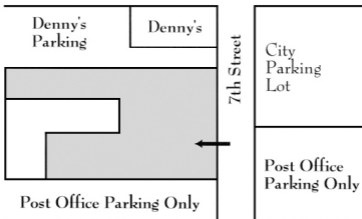

■ STRATER HOTEL PARKING

CAMINO DEL RIO

MAIN AVENUE - no overnight parking